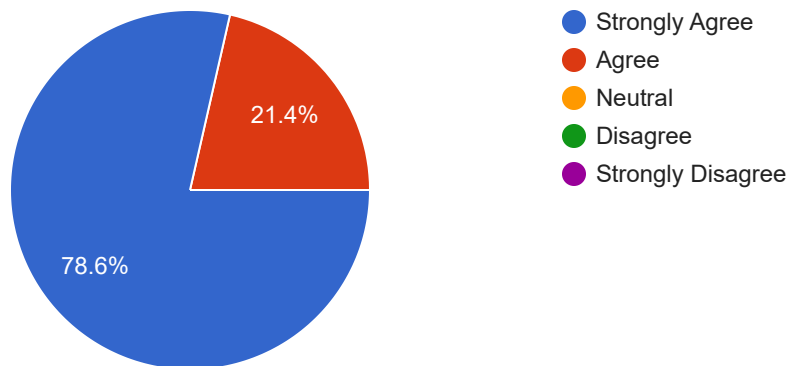

3. The Developments in the University in recent years are appreciative.

14 responses