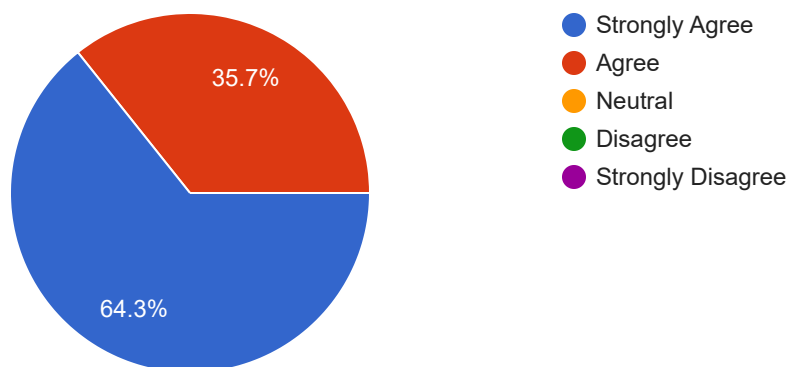

1. I feel proud to be the student of SLBSNSU

14 responses

2. The learning I had in the University is useful in my career.

14 responses

3. The Developments in the University in recent years are appreciative.

14 responses