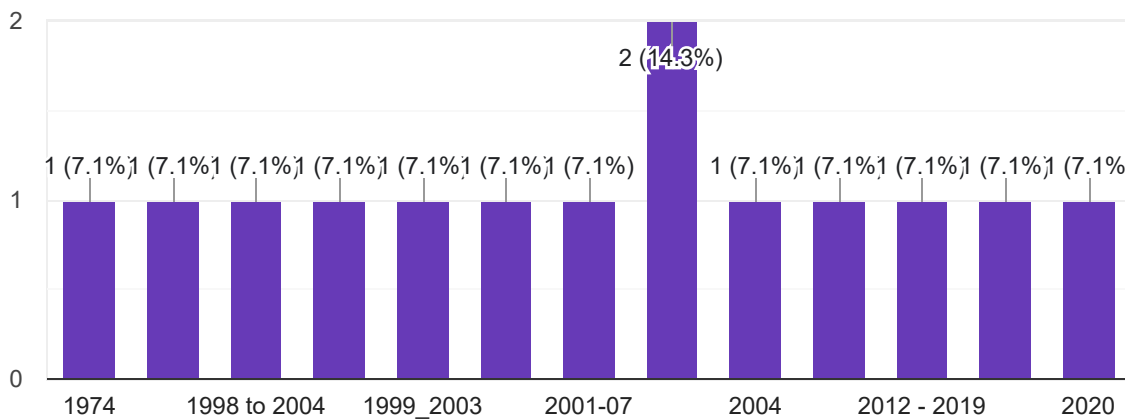

Dr.Bharati Kaushal

Deepak bhatt

Deepak Sharma

Dr

Age (In Years)

14 responses

Section/Department

14 responses

Year of Study

14 responses

Occupation

14 responses

Address

14 responses

Village putahari, Po- Mahipal,

B-73 DGS CO-OPERATIVE SOCIETY, SECTOR 22, DWARKA, NEW DELHI -110077