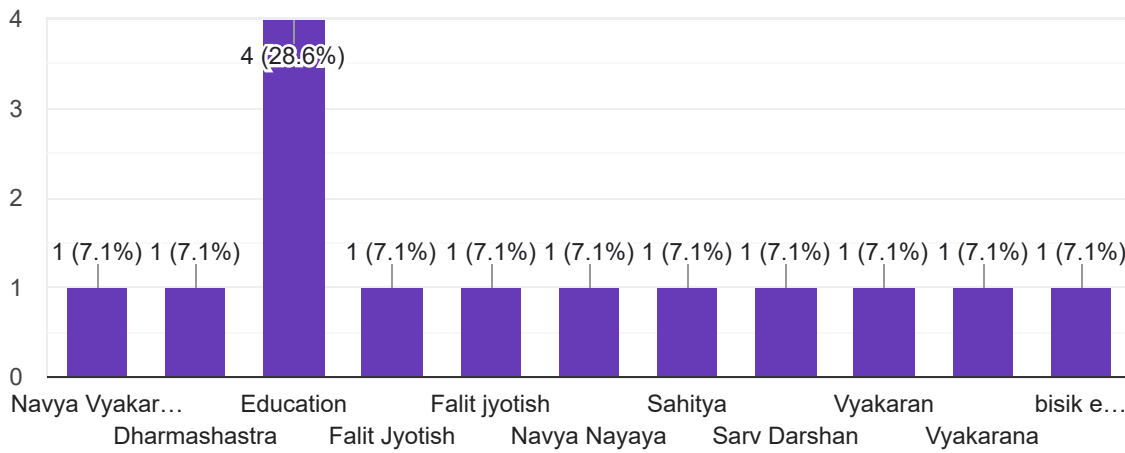

Dr.Bharati Kaushal

Deepak bhatt

Deepak Sharma

Dr

Age (In Years)

14 responses

Section/Department

14 responses

Year of Study

14 responses

Occupation

14 responses

Address

14 responses

Village putahari, Po- Mahipal,

B-73 DGS CO-OPERATIVE SOCIETY, SECTOR 22, DWARKA, NEW DELHI -110077